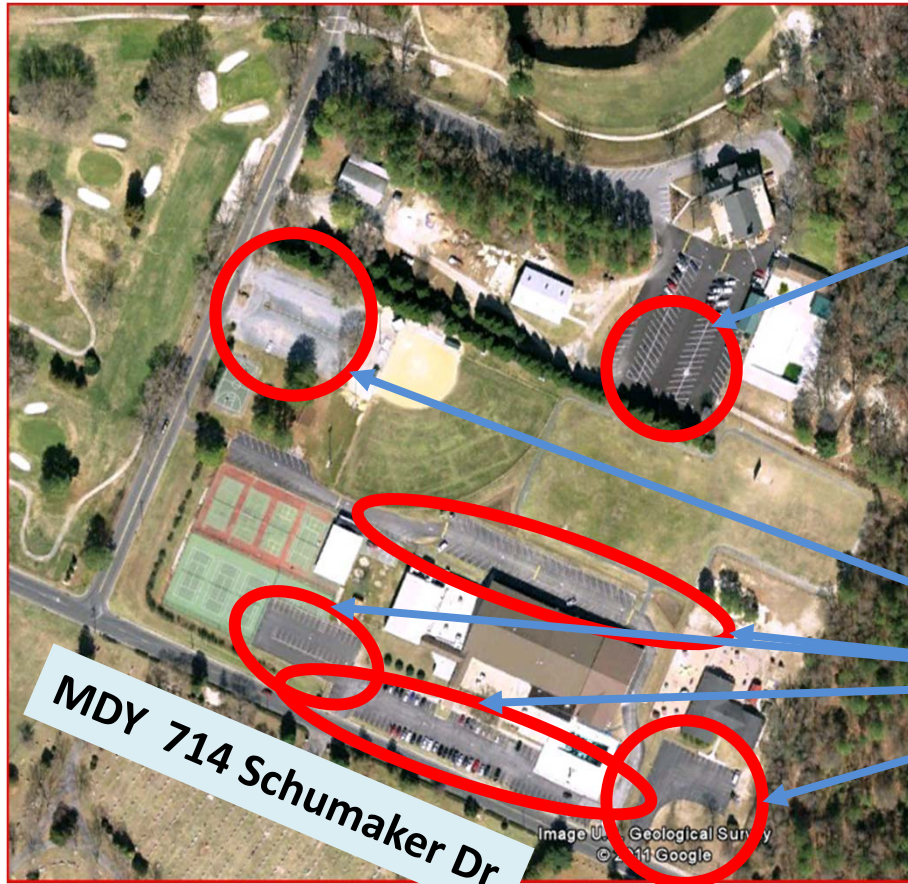

Parking DSA Championships

Overflow Parking
•ELKS Club

Primary Parking

MDY 714 Schumaker Dr

West US Rt 50

Follow Rt 50 to center of town. After passing under US 13 overpass, look for Arbys on Right. Turn Right. At Light, (Main St) turn Right, then Turn Left on to Snow Hill Road RT 12. Follow to Holloway Funeral home, Bear Left at fork on to Schumaker Dr, YMCA is on Left

North Business US 13

Take Rt 13 to Center of Town. Turn Left on Main Street (go under Rail road tracks). First light, turn right on to Snow Hill Road RT 12. Follow to Holloway Funeral home, Bear Left at fork on to Schumaker Dr, YMCA is on Left

East US Rt 50

Follow Rt 50 toward Center of town. At Beaglin Park Dr, Turn Left. Follow Beaglin Park Dr to Schumaker Dr (Ward Muesum on Left, Fire House on Right). Turn Right on to Schumaker. YMCA is on Right.

South Business US 13

Follow US 13 to Salisbury Bypass. Take Bypass to Snow Hill Road Exit (toward Salisbury). Take Snow Hill Road to Beaglin Park Drive, At Light, Turn Right on to Beaglin Park Dr. Just Past Parkside High School, turn Left on to Schumaker Dr. YMCA on Right